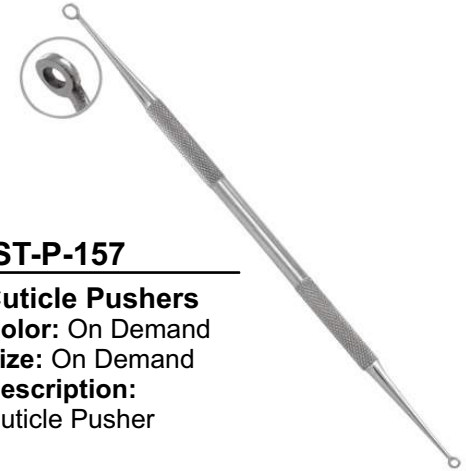

ST-P-154

Cuticle Pushers
Color: On Demand
Size: On Demand
Description:
Cuticle Pusher

CUTICLE PUSHERS

ST-P-155

Cuticle Pushers
Color: On Demand
Size: On Demand
Description:
Cuticle Pusher

ST-P-156

Cuticle Pushers
Color: On Demand
Size: On Demand
Description:
Cuticle Pusher