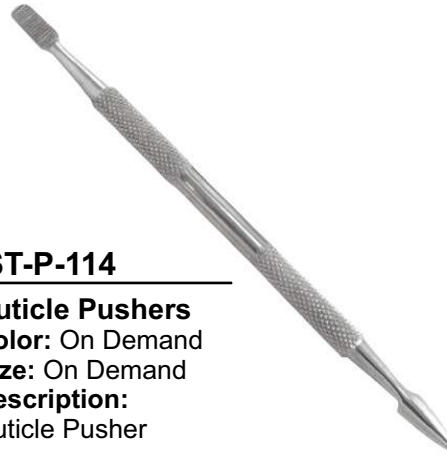

ST-P-114

Cuticle Pushers
Color: On Demand
Size: On Demand
Description:
Cuticle Pusher