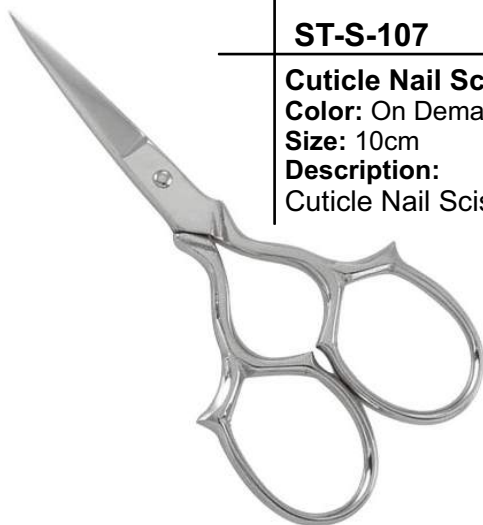

ST-S-105

Cuticle Nail Scissors

Color: On Demand

Size: 10cm

Description:
Cuticle Nail Scissors

ST-S-106

Cuticle Nail Scissors

Color: On Demand

Size: 10cm

Description:
Cuticle Nail Scissors

CUTICLE NAIL SCISSORS

ST-S-107

Cuticle Nail Scissors
Color: On Demand
Size: 10cm
Description:
Cuticle Nail Scissors

ST-S-108

Cuticle Nail Scissors
Color: On Demand
Size: 10cm
Description:
Cuticle Nail Scissors