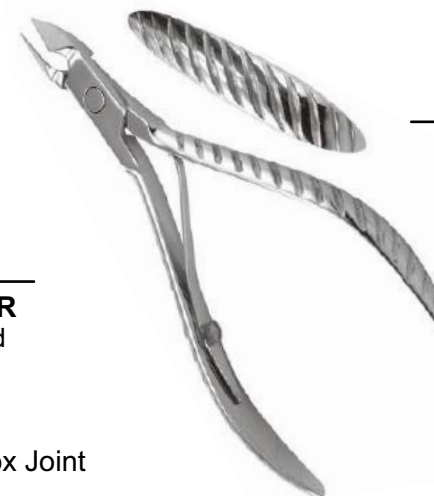

ST-N-112

CUTICLE NIPPER

Color: On Demand

Size: On Demand

Description:

Cuticle nipper,
Double Spring,
Texture Handle