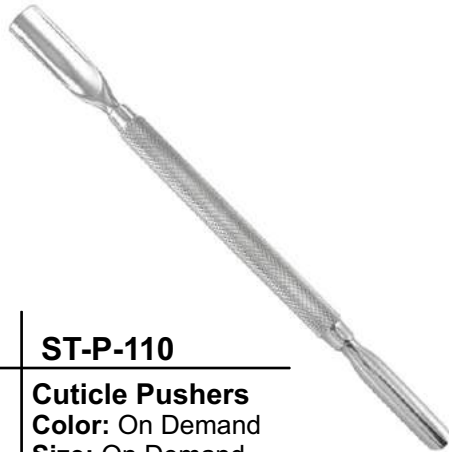

ST-P-110

Cuticle Pushers
Color: On Demand
Size: On Demand
Description:
Cuticle Pusher