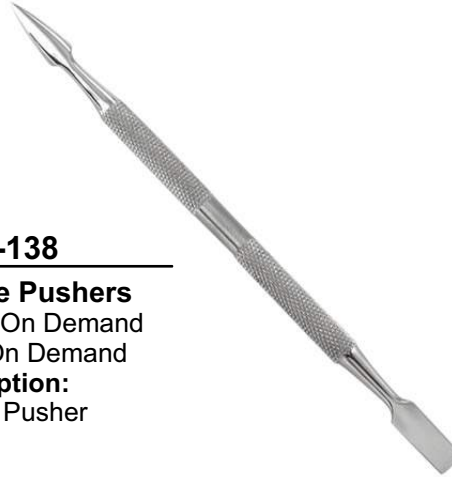

ST-P-138

Cuticle Pushers
Color: On Demand
Size: On Demand
Description:
Cuticle Pusher