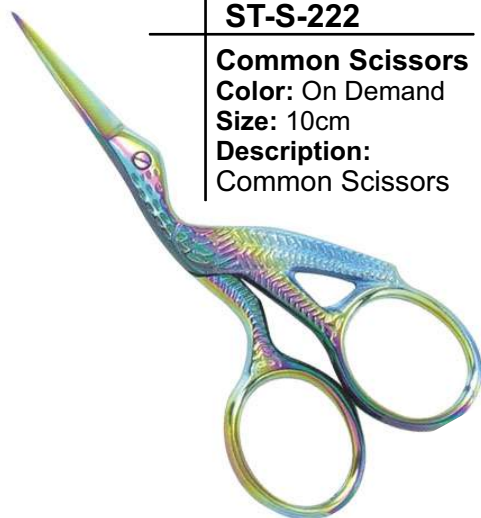

ST-S-222

Common Scissors

Color: On Demand

Size: 10cm

Description:
Common Scissors