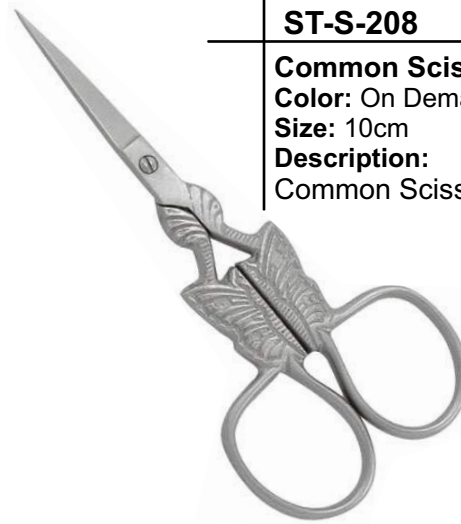

ST-S-112

Cuticle Nail Scissors
Color: On Demand
Size: 10cm
Description:
Cuticle Nail Scissors

COMMON SCISSORS

COMMON SCISSORS

ST-S-207

Common Scissors
Color: On Demand
Size: 10cm
Description:
Common Scissors