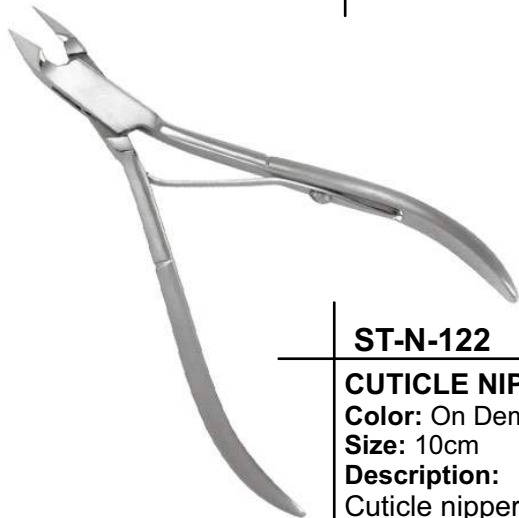

Size: 10cm

Description:
Cuticle nipper,
Single Spring

ST-N-121

CUTICLE NIPPER

Color: On Demand

Size: 10cm

Description:
Cuticle nipper,
Single Spring

ST-N-122