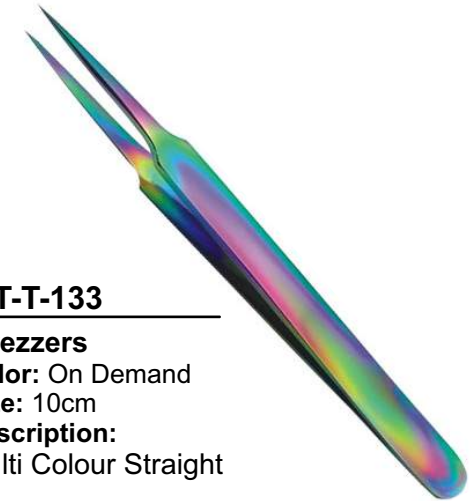

Multi Colour Sainted

ST-T-130

Tweezers

Color: On Demand

Size: On Demand

Description:

Tweezers

EYEBROW TWEZZERS

ST-T-131

Tweezers
Color: On Demand
Size: 10cm
Description:
Tweezers

ST-T-132

Tweezers
Color: On Demand
Size: 10cm
Description:
Tweezers

ST-T-133

Tweezers
Color: On Demand
Size: 10cm
Description:
Multi Colour Straight