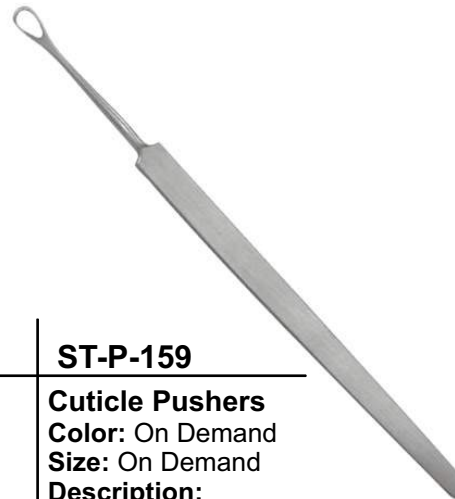

ST-P-159

Cuticle Pushers
Color: On Demand
Size: On Demand
Description:
Cuticle Pusher