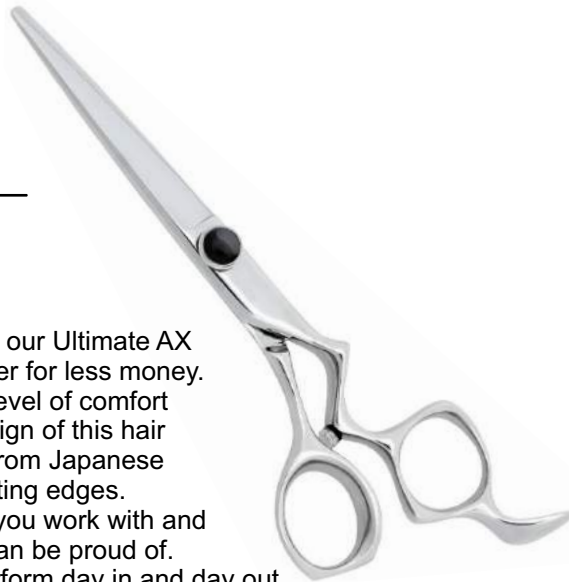

ST-S-710

MASTER SHEARS

Color: Silver

Size: On Demand

Description:

The Silver Phoenix is a beautiful hair cutting tool and features Murtal New Anti-Push Edge Technology. This shear is a delight to work with on wet or dry hair! Forged from Japanese V1 Steel for dependable long-lasting performance. It will live up to your highest expectations. Slice, cut, chip and glide through the hair, designing a hair style you can be proud of. New "Deco" handle is offset and embellished with rose-vine engraving.

ST-S-711

MASTER SHEARS

Color: Silver

Size: On Demand

Description:

The twin cutting shear of our Ultimate AX model. Try our WX Master for less money. Experience the highest level of comfort thanks to the unique design of this hair shear's handle. Forged from Japanese ATS34 Steel for long-lasting edges. Be inspired by the tools you work with and design a hair style you can be proud of. This is a tool that will perform day in and day out.