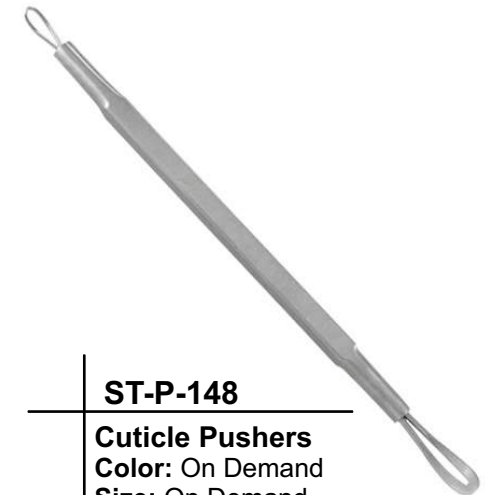

ST-P-148

Cuticle Pushers
Color: On Demand
Size: On Demand
Description:
Cuticle Pusher