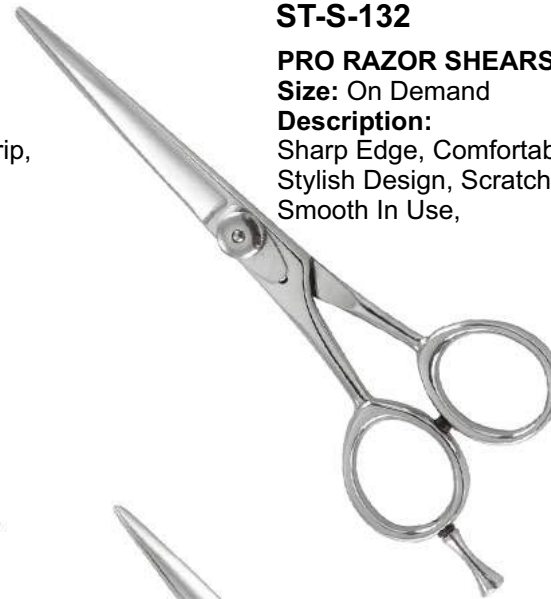

Description:

Sharp Edge, Comfortable Grip, Stylish Design,
Scratchless, Smooth In Use,

PROFESSIONAL RAZOR SCISSORS

ST-S-131

PRO RAZOR SHEARS

Size: On Demand

Description:

Sharp Edge, Comfortable Grip,
Stylish Design, Scratchless,
Smooth In Use,