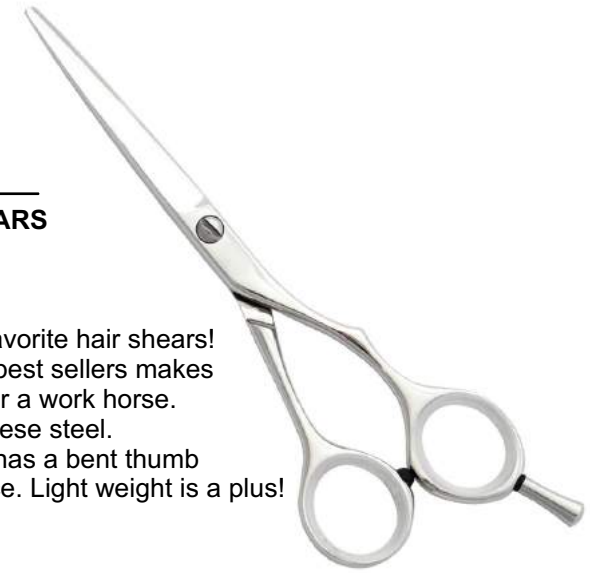

ST-S-806

PERFORMANCE SHEARS

Color: Silver

Size: On Demand

Description:

One of Murtal all time favorite hair shears! 12 years as one of our best sellers makes this convex edged shear a work horse. Made from 440C Japanese steel. The ergonomic handle has a bent thumb ring for a perfect balance. Light weight is a plus!

ST-S-807

PERFORMANCE SHEARS

Color: Silver

Size: On Demand

Description:

This shear features an offset handle designed to open the hand. This style gives you a more relaxed position when working on a haircut. Anti-push edges are expertly honed for superior hair cutting performance. Medium sized finger holes and medium weight make this hair shear comfortable for stylist with medium to larger hands.