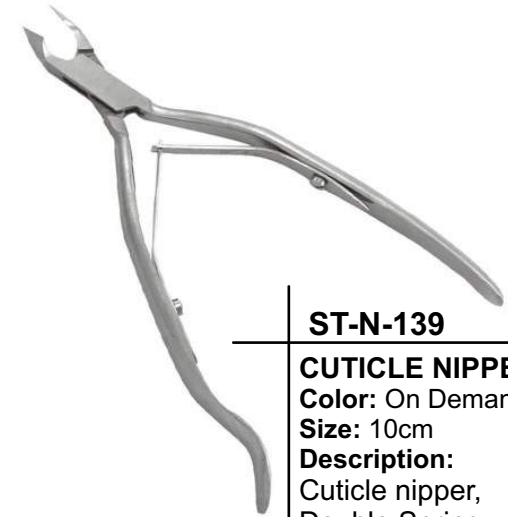

ST-N-133

CUTICLE NIPPER
Color: On Demand
Size: 10cm
Description:
 Cuticle nipper,
 Double Spring

ST-N-134

CUTICLE NIPPER
Color: On Demand
Size: 10cm
Description:
 Cuticle nipper,
 Double Spring

ST-N-135

CUTICLE NIPPER
Color: On Demand
Size: 10cm
Description:
 Cuticle nipper,
 Double Spring
 Blue Handle

ST-N-136

CUTICLE NIPPER
Color: On Demand
Size: 10cm
Description:
 Cuticle nipper,
 Double Spring

CUTICLE NIPPERS

ST-N-137
CUTICLE NIPPER
Color: On Demand
Size: 10cm
Description:
Cuticle nipper,
Double Spring
Blue Handle

ST-N-138
CUTICLE NIPPER
Color: On Demand
Size: 10cm
Description:
Cuticle nipper,
Double Spring,
Texture Handle

ST-N-139
CUTICLE NIPPER
Color: On Demand
Size: 10cm
Description:
Cuticle nipper,
Double Spring