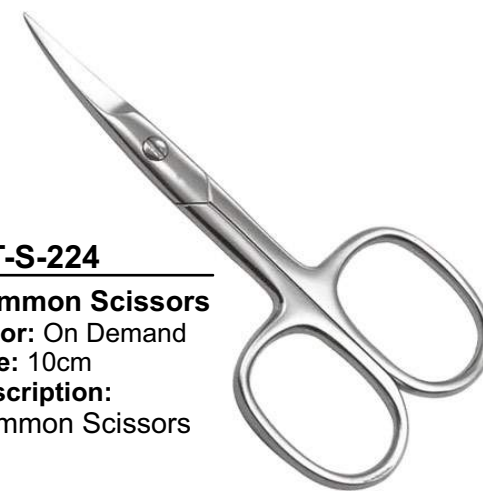

Description:
Common Scissors

ST-S-223

Common Scissors

Color: On Demand

Size: 10cm

Description:
Common Scissors

ST-S-224

Common Scissors