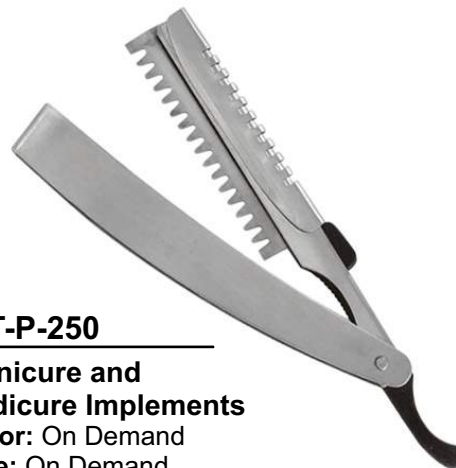

ST-P-250

Manicure and Pedicure Implements

Color: On Demand

Size: On Demand

Description:

Manicure and Pedicure Implement