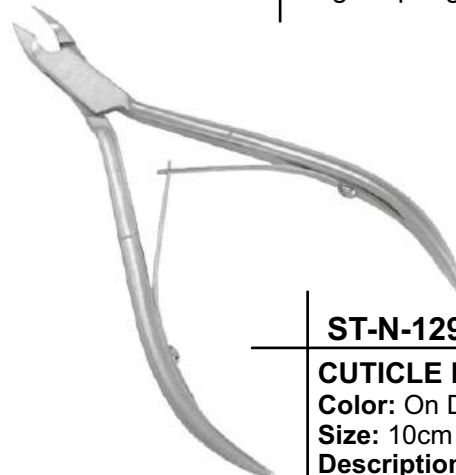

Cuticle nipper,
Single Spring

ST-N-128

CUTICLE NIPPER

Color: On Demand

Size: 10cm

Description:

Cuticle nipper,
Double Spring Box Joint

ST-N-129