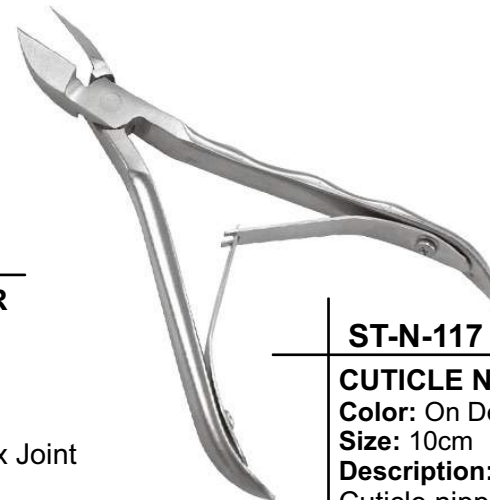

ST-N-116

CUTICLE NIPPER

Color: On Demand

Size: 10cm

Description:

Cuticle nipper,
Double Spring Box Joint
With Back Lock

ST-N-117

CUTICLE NIPPER

Color: On Demand

Size: 10cm

Description:

Cuticle nipper,
Double Spring Box Joint