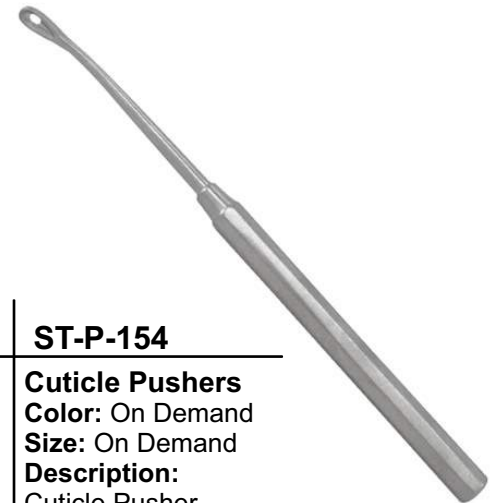

ST-P-154

Cuticle Pushers
Color: On Demand
Size: On Demand
Description:
Cuticle Pusher