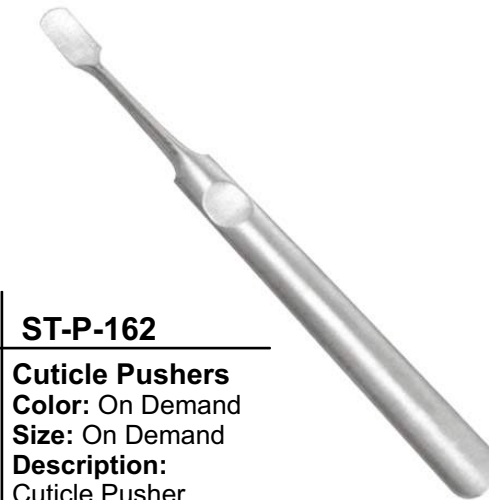

ST-P-160

Cuticle Pushers
Color: On Demand
Size: On Demand
Description:
Cuticle Pusher

CUTICLE PUSHERS

ST-P-161

Cuticle Pushers
Color: On Demand
Size: On Demand
Description:
Cuticle Pusher

ST-P-162

Cuticle Pushers
Color: On Demand
Size: On Demand
Description:
Cuticle Pusher