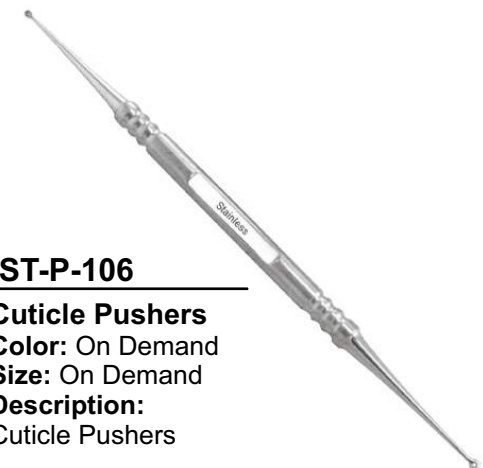

Description:

Cuticle Pushers