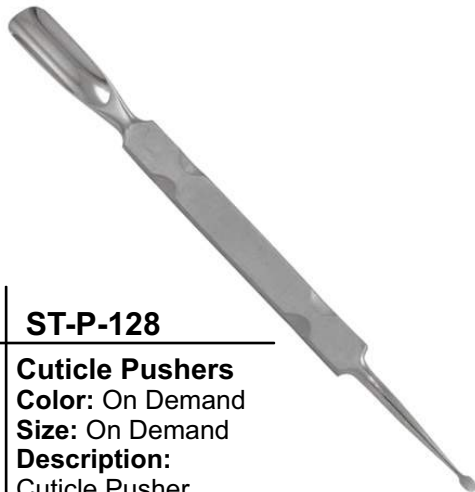

ST-P-128

Cuticle Pushers
Color: On Demand
Size: On Demand
Description:
Cuticle Pusher