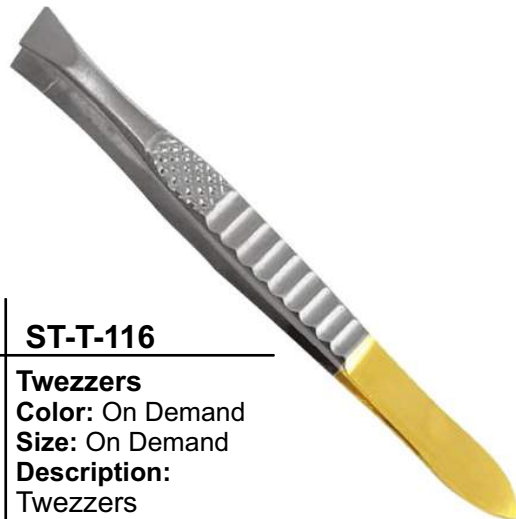

ST-T-116

Tweezers
Color: On Demand
Size: On Demand
Description:
Tweezers