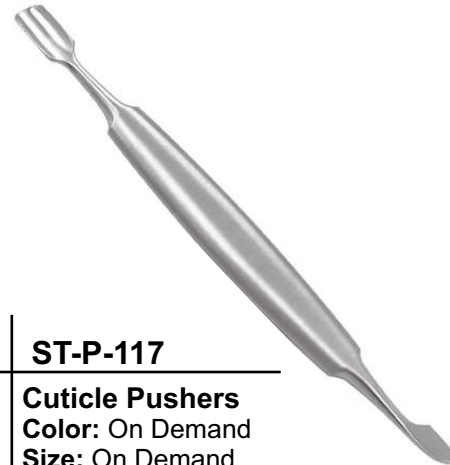

ST-P-117

Cuticle Pushers
Color: On Demand
Size: On Demand
Description:
Cuticle Pusher