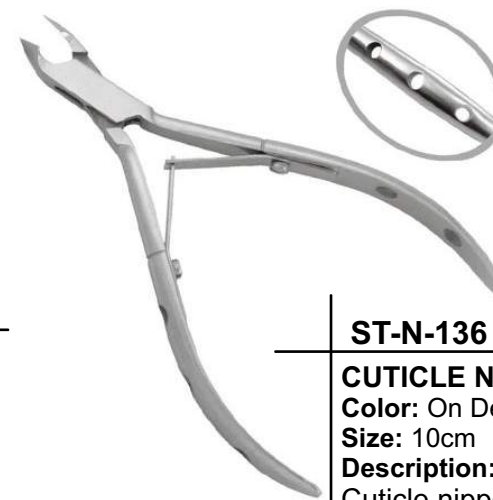

Size: 10cm

Description:

Cuticle nipper,
Regular Handle

CUTICLE NIPPERS

ST-N-131

CUTICLE NIPPER
Color: On Demand
Size: 10cm
Description:
 Cuticle nipper,
 Double Spring

ST-N-132

CUTICLE NIPPER
Color: On Demand
Size: 10cm
Description:
 Cuticle nipper,
 Single Spring
 Double Handle

ST-N-133

CUTICLE NIPPER
Color: On Demand
Size: 10cm
Description:
 Cuticle nipper,
 Double Spring

ST-N-134

CUTICLE NIPPER
Color: On Demand
Size: 10cm
Description:
 Cuticle nipper,
 Double Spring

ST-N-135

CUTICLE NIPPER
Color: On Demand
Size: 10cm
Description:
 Cuticle nipper,
 Double Spring
 Blue Handle

ST-N-136

CUTICLE NIPPER
Color: On Demand
Size: 10cm
Description:
 Cuticle nipper,
 Double Spring

CUTICLE NIPPERS

ST-N-137
CUTICLE NIPPER
Color: On Demand
Size: 10cm
Description:
Cuticle nipper,
Double Spring
Blue Handle