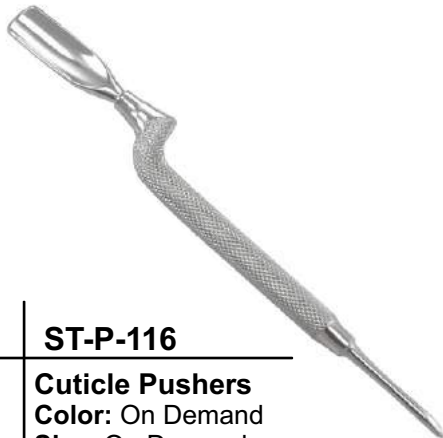

ST-P-114

Cuticle Pushers
Color: On Demand
Size: On Demand
Description:
Cuticle Pusher

ST-P-115

Cuticle Pushers
Color: On Demand
Size: On Demand
Description:
Cuticle Pusher

ST-P-116

Cuticle Pushers
Color: On Demand
Size: On Demand
Description:
Cuticle Pusher