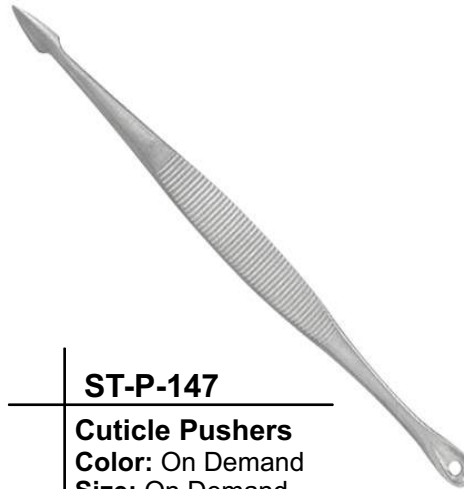

ST-P-147

Cuticle Pushers
Color: On Demand
Size: On Demand
Description:
Cuticle Pusher