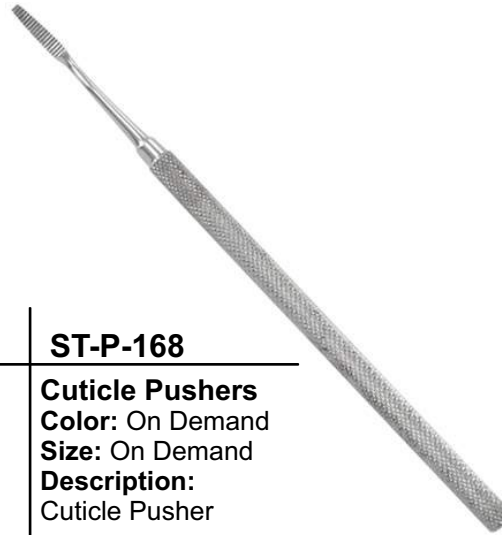

ST-P-166

Cuticle Pushers
Color: On Demand
Size: On Demand
Description:
Cuticle Pusher

CUTICLE PUSHERS

ST-P-167

Cuticle Pushers
Color: On Demand
Size: On Demand
Description:
Cuticle Pusher

ST-P-168

Cuticle Pushers
Color: On Demand
Size: On Demand
Description:
Cuticle Pusher