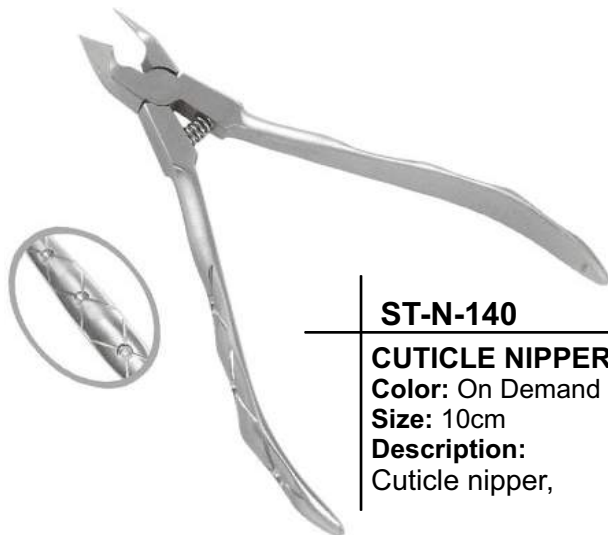

ST-N-140
CUTICLE NIPPER
Color: On Demand
Size: 10cm
Description:
Cuticle nipper,