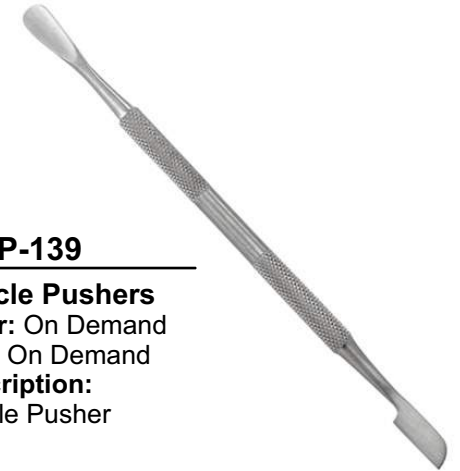

ST-P-139

Cuticle Pushers
Color: On Demand
Size: On Demand
Description:
Cuticle Pusher