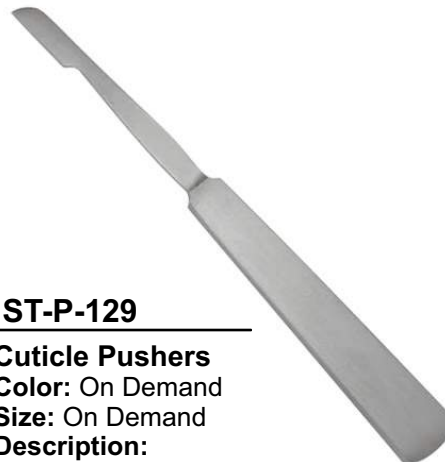

ST-P-126

Cuticle Pushers
Color: On Demand
Size: On Demand
Description:
Cuticle Pusher

ST-P-127

Cuticle Pushers
Color: On Demand
Size: On Demand
Description:
Cuticle Pusher

ST-P-128

Cuticle Pushers
Color: On Demand
Size: On Demand
Description:
Cuticle Pusher