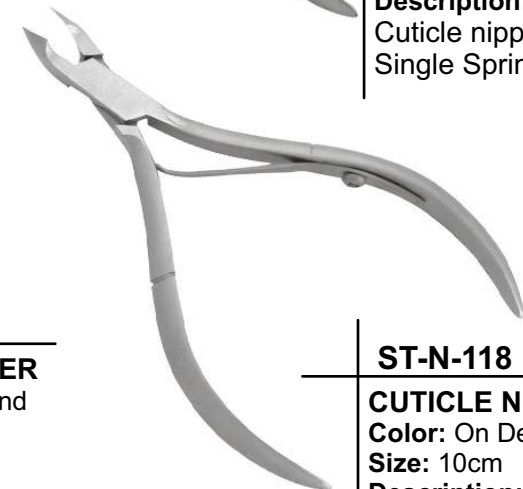

ST-N-118

CUTICLE NIPPER

Color: On Demand

Size: 10cm

Description:

Cuticle nipper,
Single Spring