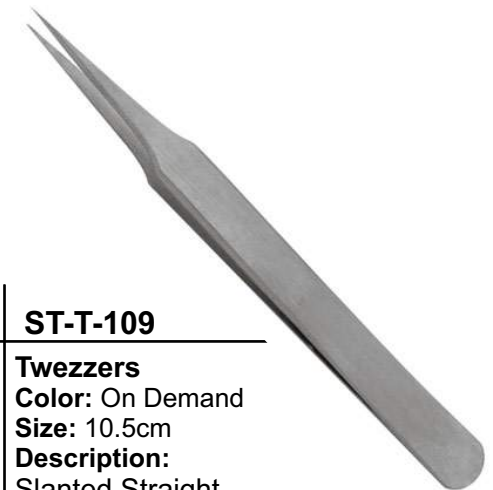

ST-T-106

Tweezers
Color: On Demand
Size: 10cm
Description:
Slanted Straight

EYEBROW TWEZZERS

ST-T-107

Tweezers
Color: On Demand
Size: 10.5cm
Description:
Slanted Straight

ST-T-108

Tweezers
Color: On Demand
Size: 10.5cm
Description:
Slanted Straight