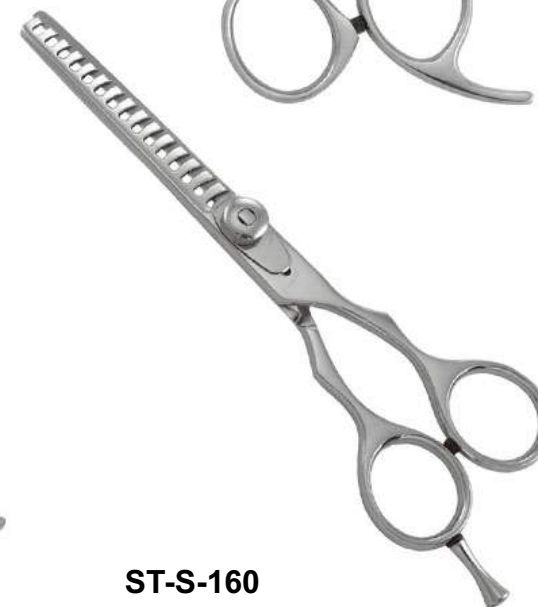

THINNING SHEARS

Size: On Demand

Description:

Sharp Edge, Comfortable Grip, Stylish Design, Scratchless, Smooth In Use,

ST-S-160

THINNING SHEARS

Size: On Demand

Description: