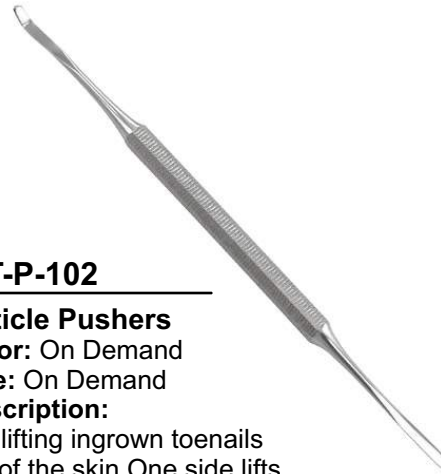

Description:

For lifting ingrown toenails out of the skin One side lifts and other side can be used to apply ointment