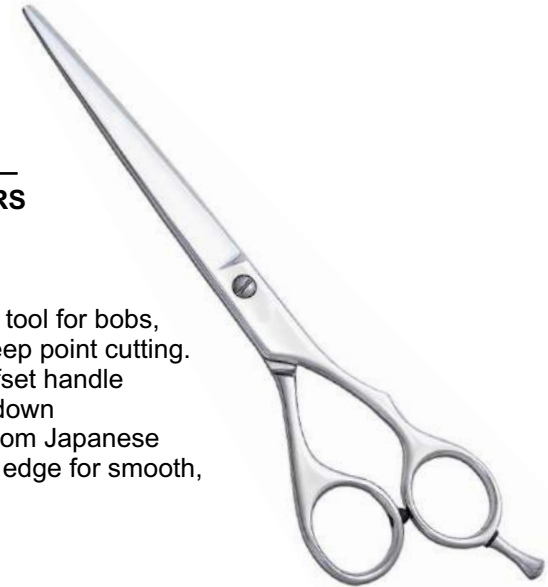

ST-S-810

PERFORMANCE SHEARS

Color: Silver

Size: On Demand

Description:

This long shear is a great tool for bobs, scissor over comb and deep point cutting. This shear features an offset handle with the thumb ring bent down for more comfort. Made from Japanese 440C steel with a convex edge for smooth, long-lasting performance