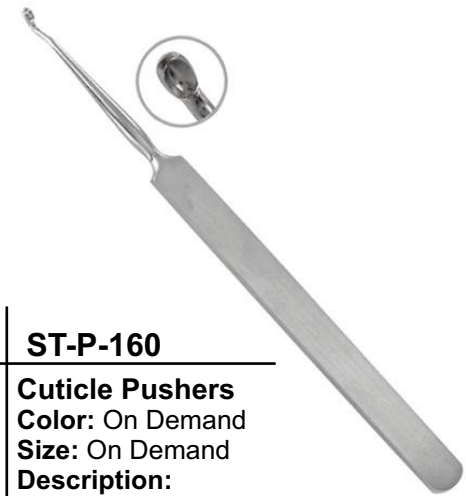

ST-P-160

Cuticle Pushers
Color: On Demand
Size: On Demand
Description:
Cuticle Pusher