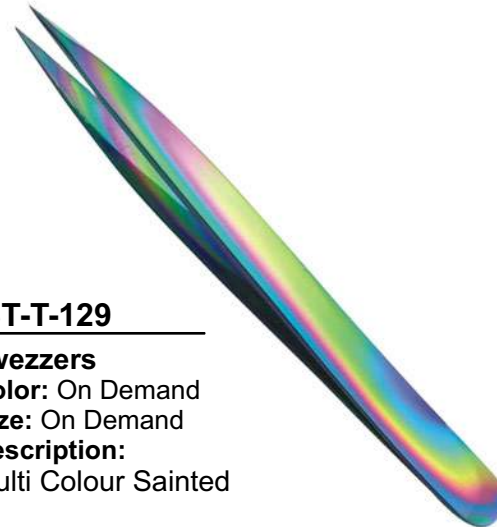

Tweezers

Color: On Demand

Size: On Demand

Description:

Straight

ST-T-128

Tweezers

Color: On Demand

Size: On Demand

Description:

Multi Colour Sainted

ST-T-129

Tweezers

Color: On Demand

Size: On Demand

Description:

Multi Colour Sainted

ST-T-130

Tweezers

Color: On Demand

Size: On Demand

Description:

Tweezers

EYEBROW TWEZZERS