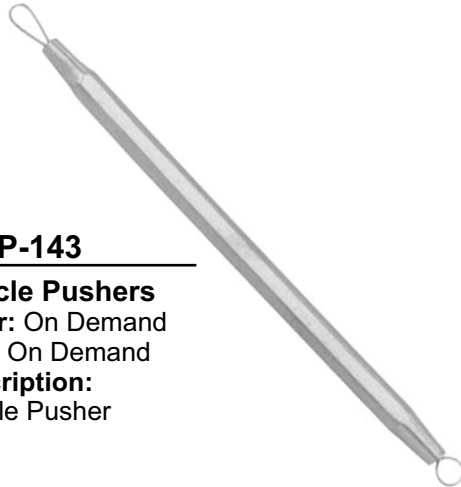

ST-P-142

Cuticle Pushers
Color: On Demand
Size: On Demand
Description:
Cuticle Pusher

CUTICLE PUSHERS

ST-P-143

Cuticle Pushers
Color: On Demand
Size: On Demand
Description:
Cuticle Pusher

ST-P-144

Cuticle Pushers
Color: On Demand
Size: On Demand
Description:
Cuticle Pusher

ST-P-145

Cuticle Pushers
Color: On Demand
Size: On Demand
Description:
Cuticle Pusher

ST-P-146

Cuticle Pushers
Color: On Demand
Size: On Demand
Description:
Cuticle Pusher

ST-P-147

Cuticle Pushers
Color: On Demand
Size: On Demand
Description:
Cuticle Pusher