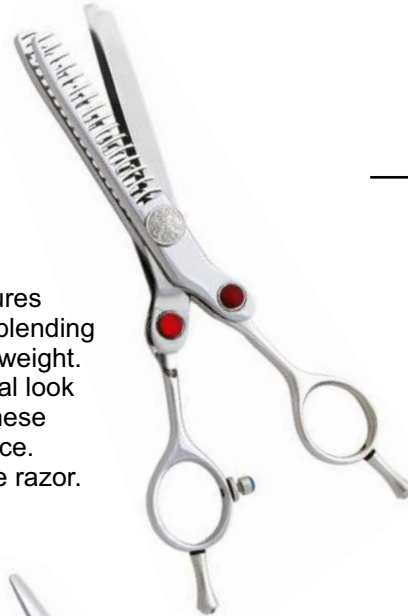

PROFESSIONAL RAZOR ULTIMATE SHEARS

ST-S-605

ULTIMATE SHEARS

Color: Silver

Size: On Demand

Description:

This double shear blends and textures in one action. A 24-tooth blade for blending and a 16-tooth blade for removing weight. Create a softer texture and a natural look in half the time. Forged from Japanese Hitachi Steel for greater performance. Includes a case and a silver texture razor.