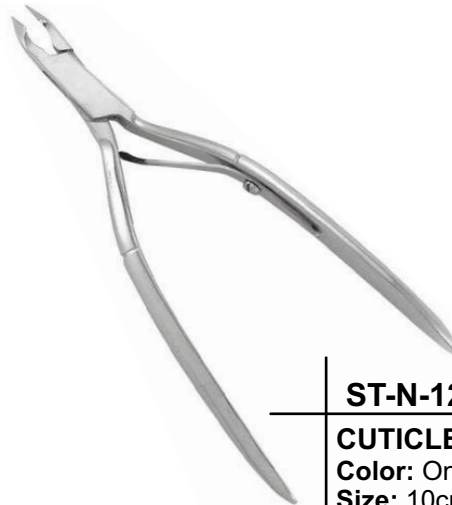

ST-N-126

CUTICLE NIPPER

Color: On Demand

Size: 10cm

Description:

Cuticle nipper,
Single Spring