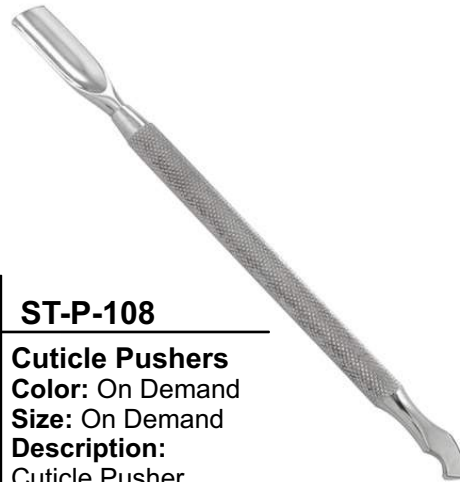

Cuticle Pushers

ST-P-105

Cuticle Pushers

Color: On Demand

Size: On Demand

Description:

Cuticle Pushers

ST-P-106

Cuticle Pushers

Color: On Demand

Size: On Demand

Description:

Cuticle Pushers

CUTICLE PUSHERS

ST-P-107

Cuticle Pushers
Color: On Demand
Size: On Demand
Description:
Cuticle Pusher