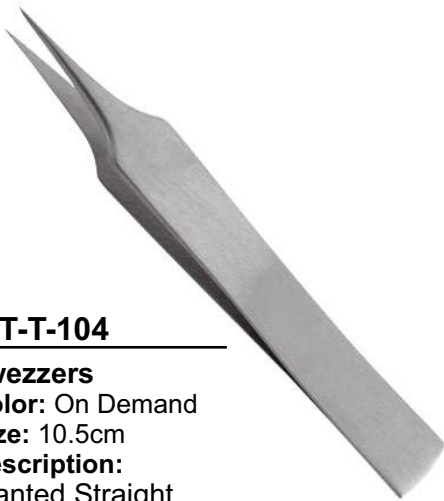

ST-T-104

Tweezers
Color: On Demand
Size: 10.5cm
Description:
Slanted Straight