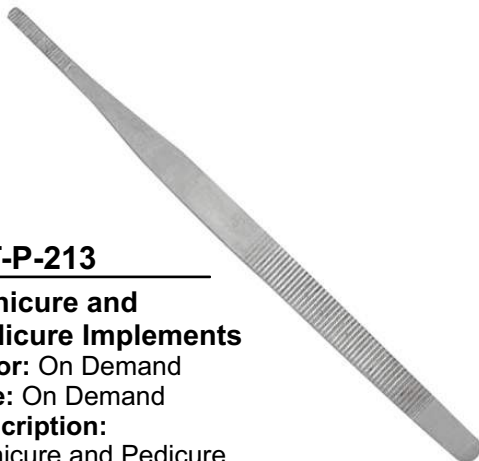

MANICURE & PEDICURE IMPLEMENTS

ST-P-213

Manicure and Pedicure Implements

Color: On Demand

Size: On Demand

Description:
Manicure and Pedicure Implement

ST-P-214

Manicure and Pedicure Implements