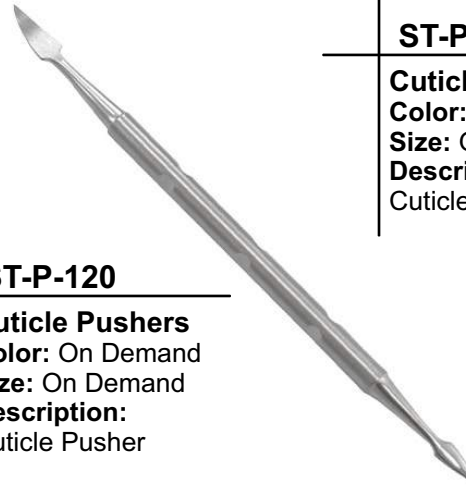

ST-P-120

Cuticle Pushers
Color: On Demand
Size: On Demand
Description:
Cuticle Pusher