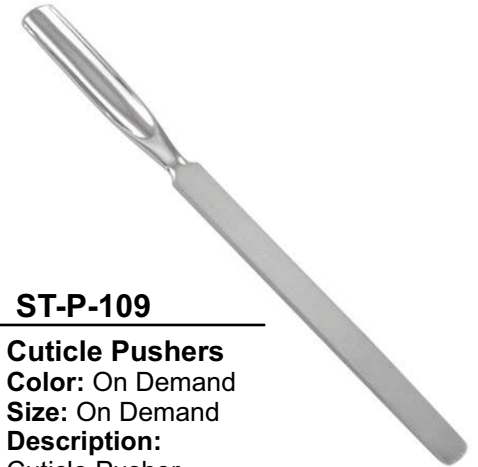

ST-P-109

Cuticle Pushers
Color: On Demand
Size: On Demand
Description:
Cuticle Pusher