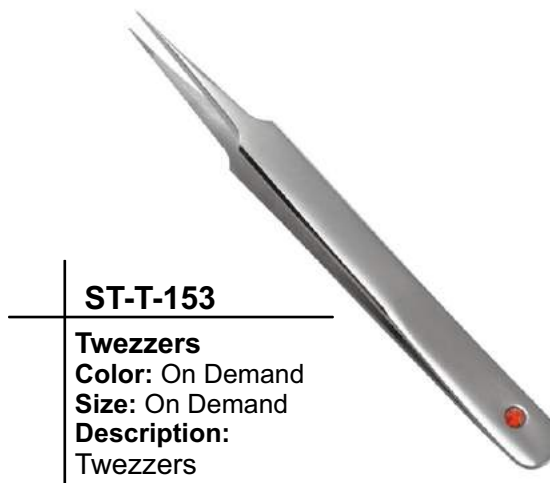

ST-T-153

Tweezers
Color: On Demand
Size: On Demand
Description:
Tweezers