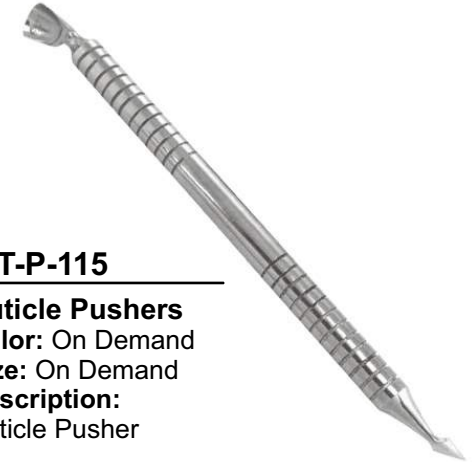

ST-P-115

Cuticle Pushers
Color: On Demand
Size: On Demand
Description:
Cuticle Pusher