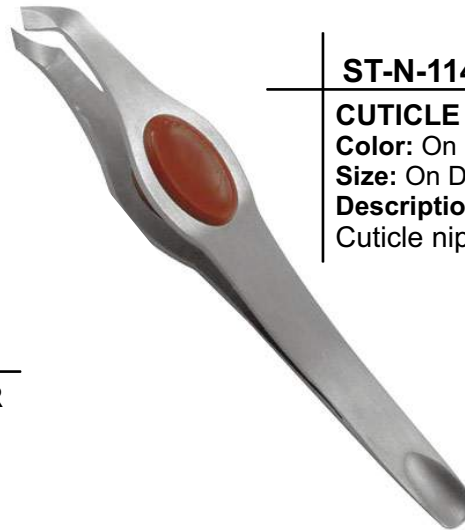

ST-N-114

CUTICLE NIPPER

Color: On Demand

Size: On Demand

Description:

Cuticle nipper