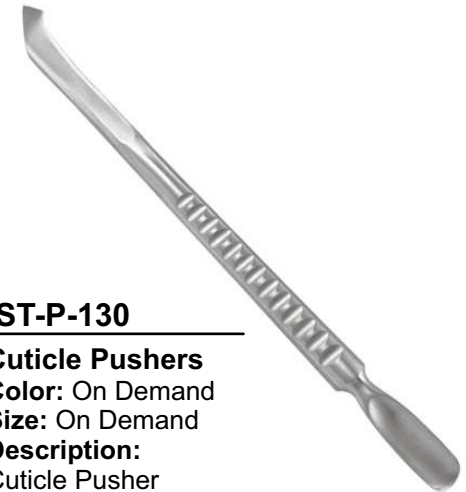

ST-P-130

Cuticle Pushers
Color: On Demand
Size: On Demand
Description:
Cuticle Pusher