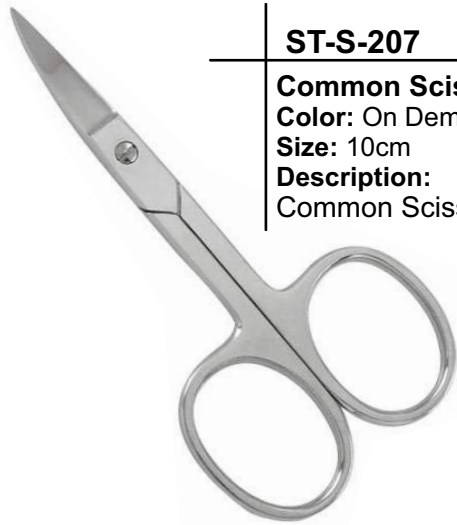

COMMON SCISSORS

ST-S-207

Common Scissors
Color: On Demand
Size: 10cm
Description:
Common Scissors