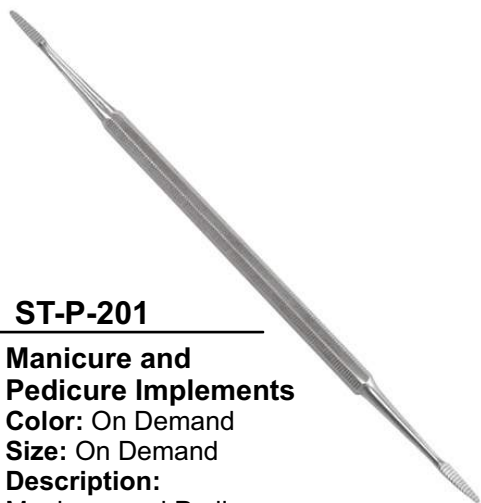

MANICURE & PEDICURE IMPLEMENTS

ST-P-201

Manicure and Pedicure Implements

Color: On Demand

Size: On Demand

Description:

Manicure and Pedicure Implement