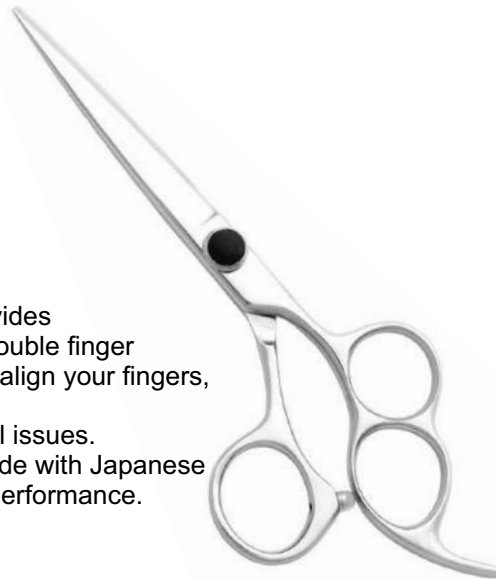

ST-S-811

PERFORMANCE SHEARS

Color: Silver

Size: On Demand

Description:

This 3-hole hair scissor provides you with total control. The double finger holes correctly position and align your fingers, which is a wonderful feature to help prevent carpal tunnel issues. This lightweight shear is made with Japanese 440C steel for long-lasting performance.