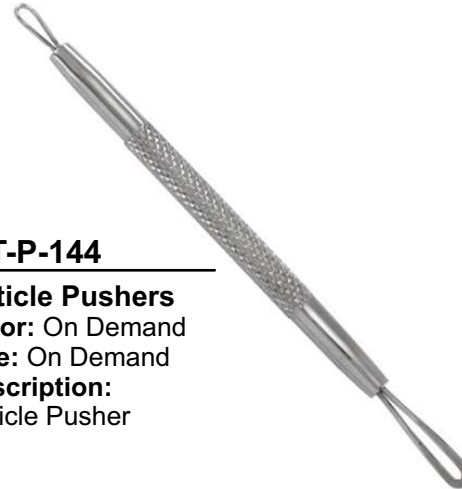

ST-P-142

Cuticle Pushers
Color: On Demand
Size: On Demand
Description:
Cuticle Pusher

CUTICLE PUSHERS

ST-P-143

Cuticle Pushers
Color: On Demand
Size: On Demand
Description:
Cuticle Pusher

ST-P-144

Cuticle Pushers
Color: On Demand
Size: On Demand
Description:
Cuticle Pusher

ST-P-145

Cuticle Pushers
Color: On Demand
Size: On Demand
Description:
Cuticle Pusher

ST-P-146

Cuticle Pushers
Color: On Demand
Size: On Demand
Description:
Cuticle Pusher

ST-P-147

Cuticle Pushers
Color: On Demand
Size: On Demand
Description:
Cuticle Pusher