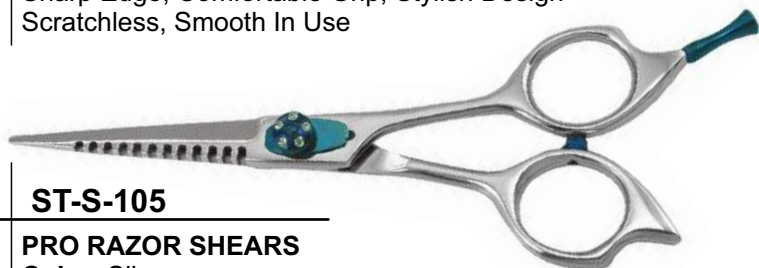

ST-S-104

PRO RAZOR SHEARS

Color: Silver

Size: On Demand

Description:

Sharp Edge, Comfortable Grip, Stylish Design
Scratchless, Smooth In Use

ST-S-105

PRO RAZOR SHEARS