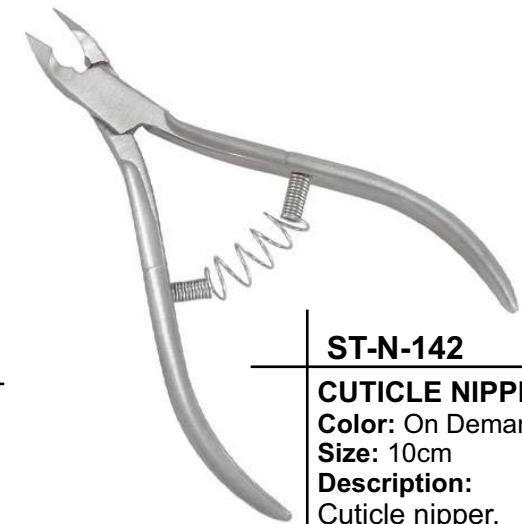

ST-N-138
CUTICLE NIPPER
Color: On Demand
Size: 10cm
Description:
Cuticle nipper,
Double Spring,
Texture Handle

ST-N-139
CUTICLE NIPPER
Color: On Demand
Size: 10cm
Description:
Cuticle nipper,
Double Spring

ST-N-140
CUTICLE NIPPER
Color: On Demand
Size: 10cm
Description:
Cuticle nipper,

ST-N-141
CUTICLE NIPPER
Color: On Demand
Size: 10cm
Description:
Cuticle nipper,

ST-N-142
CUTICLE NIPPER
Color: On Demand
Size: 10cm
Description:
Cuticle nipper,