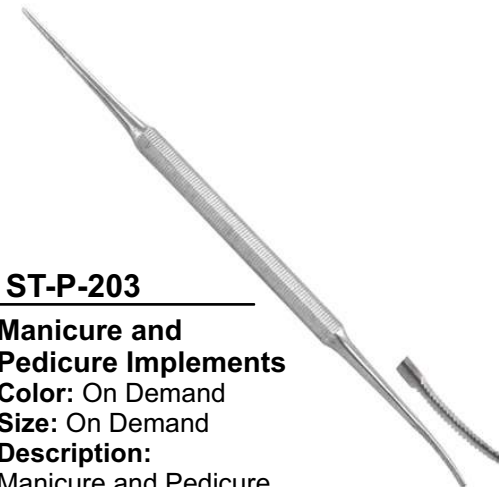

ST-P-172

Cuticle Pushers
Color: On Demand
Size: On Demand
Description:
Cuticle Pusher

MANICURE & PEDICURE IMPLEMENTS

ST-P-201

Manicure and Pedicure Implements

Color: On Demand

Size: On Demand

Description:

Manicure and Pedicure Implement

ST-P-202

Manicure and Pedicure Implements

Color: On Demand

Size: On Demand

Description:

Manicure and Pedicure Implement

ST-P-203