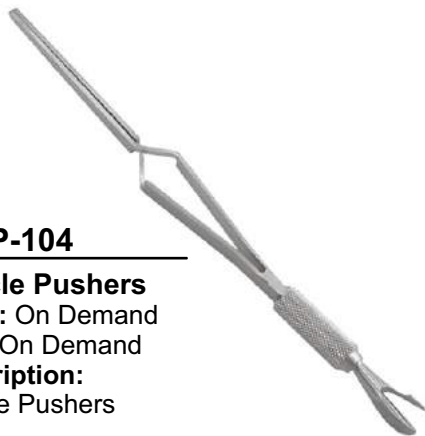

Description:

Cuticle Pushers