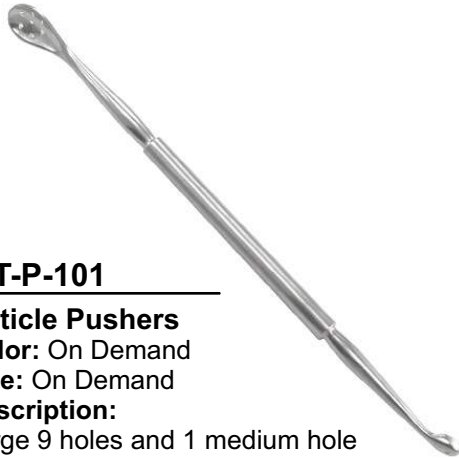

CUTICLE PUSHERS

ST-P-101

Cuticle Pushers

Color: On Demand

Size: On Demand

Description:

Large 9 holes and 1 medium hole for removing white head and black head

ST-P-102