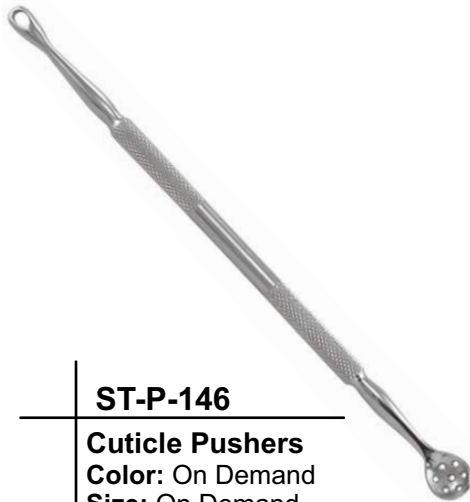

ST-P-146

Cuticle Pushers
Color: On Demand
Size: On Demand
Description:
Cuticle Pusher