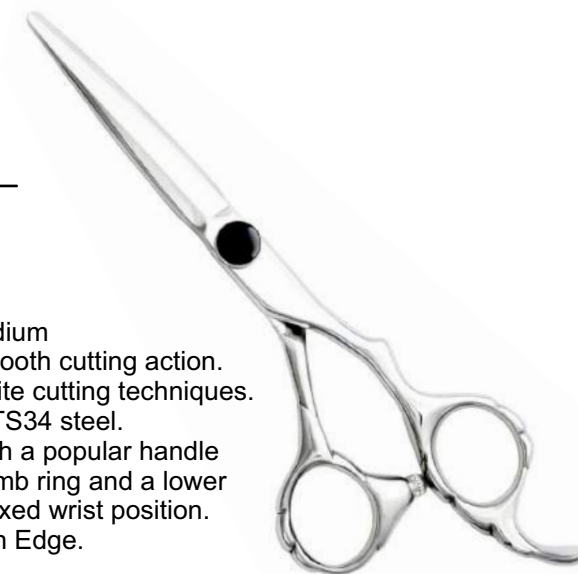

ST-S-707

MASTER SHEARS

Color: Silver

Size: On Demand

Description:

The Micro serrated edge offers increased longevity of the blades and will perform with superior precision. Its unique attribute is the micro-teeth cut at 45° angle (normally 90°) to produce a smooth cutting action. Choose between 100% serrated blade or a 30% serration. It will surpass your expectations! Made form Hitachi V10 Cobalt steel to hold up on the thickest hair.

ST-S-708

MASTER SHEARS

Color: Silver

Size: On Demand

Description:

Masterfully crafted, a medium weight hair scissor for smooth cutting action. Performs all of your favorite cutting techniques. Forged from Japanese ATS34 steel. A well balanced shear with a popular handle design featuring bent thumb ring and a lower finger rest for a more relaxed wrist position. Features Murtal Anti-Push Edge.

PROFESSIONAL RAZOR MASTER SHEARS

ST-S-709

MASTER SHEARS

Color: Silver

Size: On Demand

Description:

Hair cutting made easy. This shear is shorter (5" length) and is great for meticulous stylists who take their time achieving perfection with each hair cut. A great tool for performing all of your detail work. Narrow blades for intricate work. Features Murtal New Anti-Push Edge. Made from Japanese ATS34 steel for advanced cutting performance.