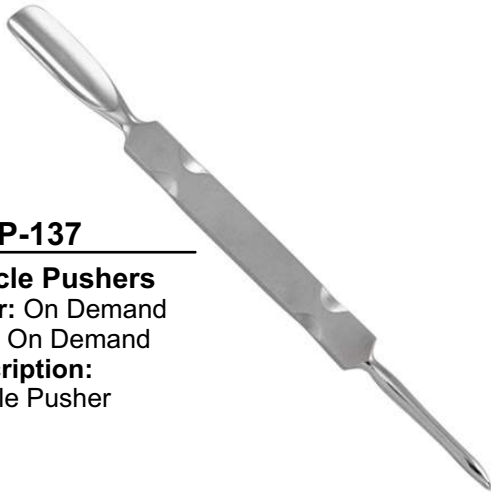

Description:

Cuticle Pusher

CUTICLE PUSHERS

ST-P-137

Cuticle Pushers
Color: On Demand
Size: On Demand
Description:
Cuticle Pusher

ST-P-138

Cuticle Pushers
Color: On Demand
Size: On Demand
Description:
Cuticle Pusher