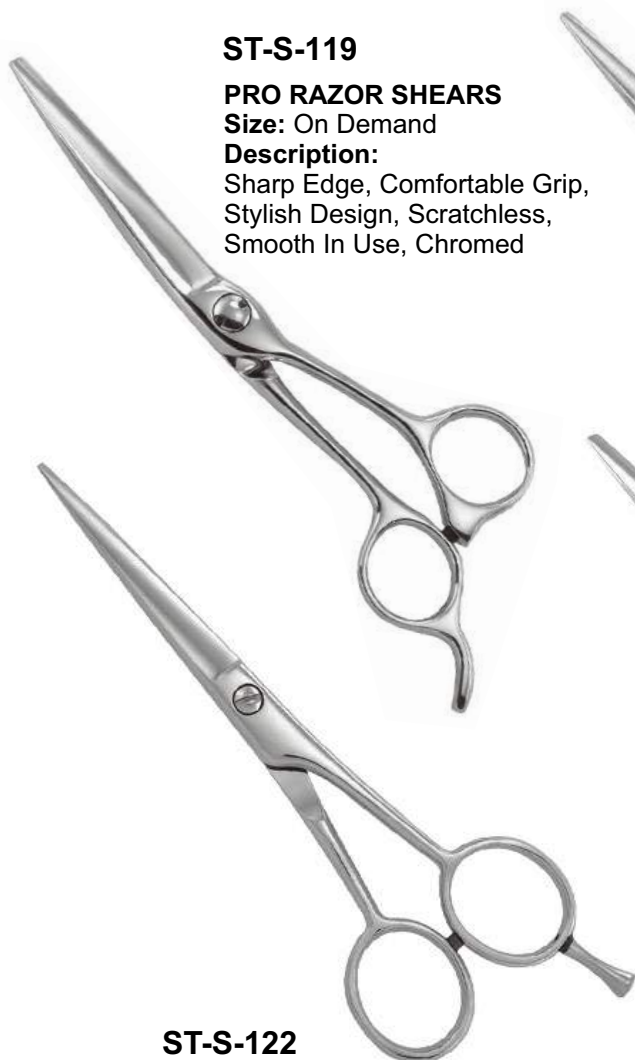

PROFESSIONAL RAZOR SCISSORS

ST-S-119

PRO RAZOR SHEARS

Size: On Demand

Description:

Sharp Edge, Comfortable Grip, Stylish Design, Scratchless, Smooth In Use, Chromed

ST-S-122

PRO RAZOR SHEARS

Size: On Demand

Description:

Sharp Edge, Comfortable Grip, Stylish Design, Scratchless, Smooth In Use, Chromed