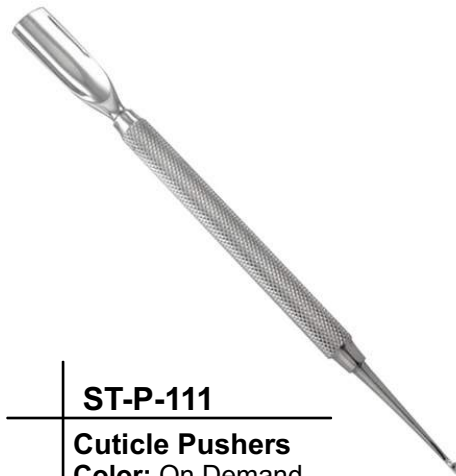

ST-P-108

Cuticle Pushers
Color: On Demand
Size: On Demand
Description:
Cuticle Pusher

ST-P-109

Cuticle Pushers
Color: On Demand
Size: On Demand
Description:
Cuticle Pusher

ST-P-110

Cuticle Pushers
Color: On Demand
Size: On Demand
Description:
Cuticle Pusher