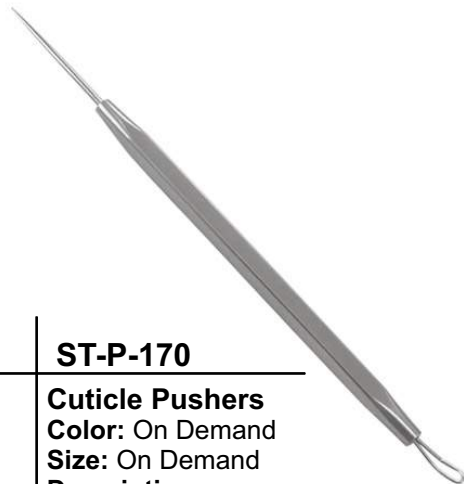

ST-P-170

Cuticle Pushers
Color: On Demand
Size: On Demand
Description:
Cuticle Pusher