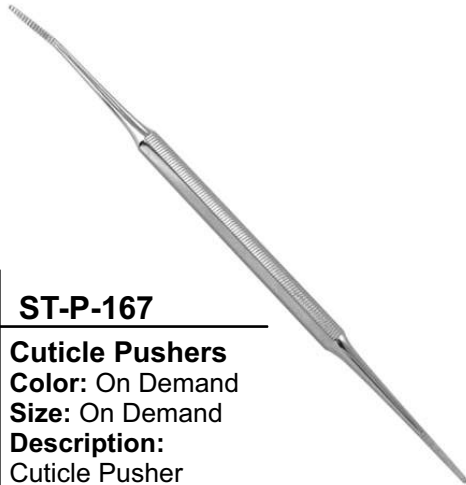

CUTICLE PUSHERS

ST-P-167

Cuticle Pushers
Color: On Demand
Size: On Demand
Description:
Cuticle Pusher