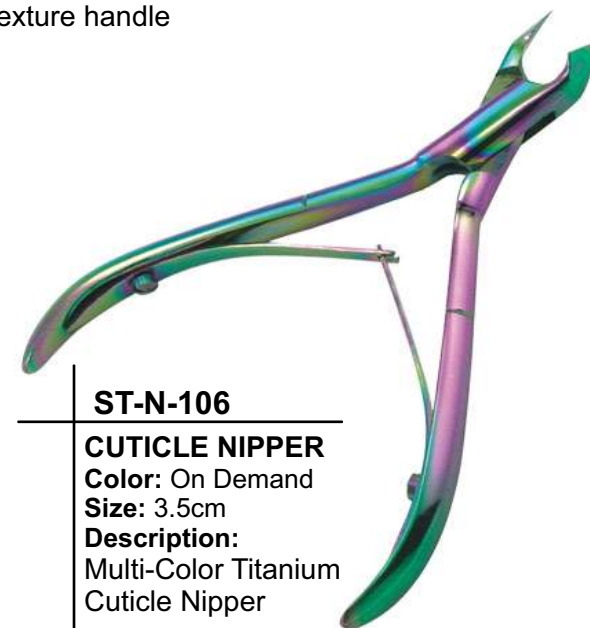

Size: 11.5cm

Description:

Cuticle nipper, Single Spring,
Texture handle

ST-N-104

CUTICLE NIPPER

Color: On Demand

Size: 12.5cm

Description:

Cuticle nipper, Lap Joint
Wire Spring

ST-N-105

CUTICLE NIPPER

Color: On Demand

Size: 11cm

Description:

Double Spring
Plain Handle

ST-N-106

CUTICLE NIPPER

Color: On Demand

Size: 3.5cm

Description:

Multi-Color Titanium
Cuticle Nipper

CUTICLE NIPPERS

ST-N-107

CUTICLE NIPPER